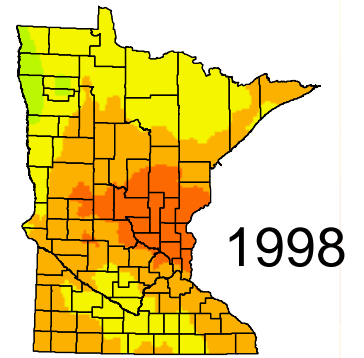

Average Solar Radiation in Minnesota, 1998-2002

1998

1999

2000

2001

2002

MINNESOTA
DEPARTMENT OF
COMMERCE

Watts / Square Meter

Note: Differences between high and low values are roughly 15%.